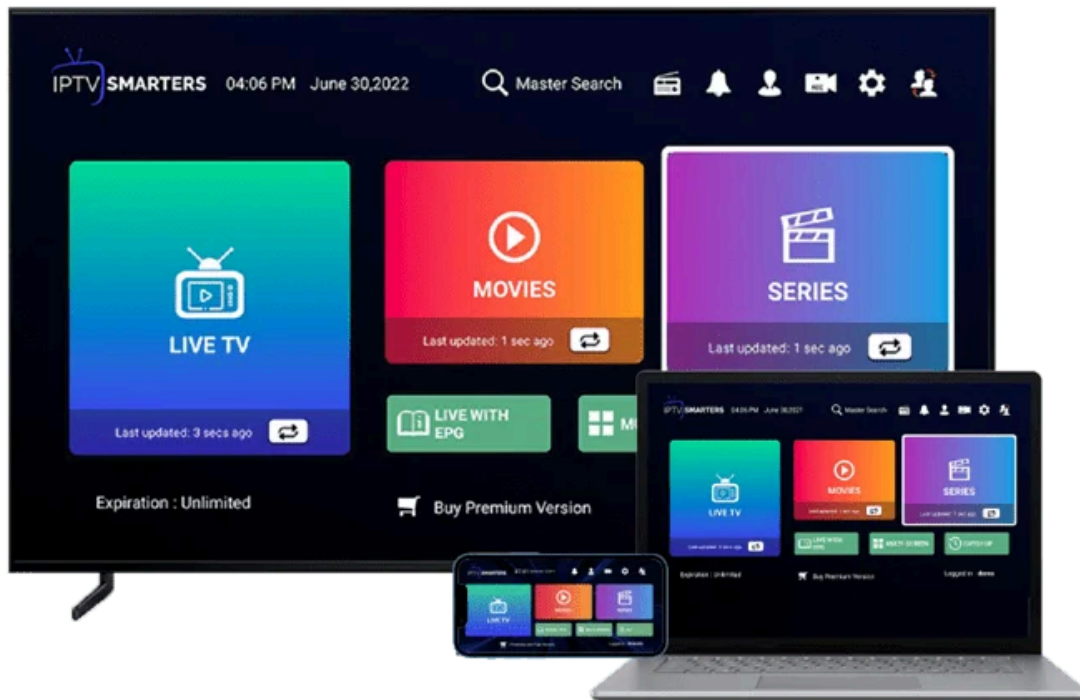

Watch Live TV with the Best IPTV Stream Providers --H6@k

Update: 07/12/2025

GET STARTED NOW!

GET STARTED NOW!

Cut the Cable Cord: Experience Seamless Live TV Streaming with BenTVPro

Are you tired of exorbitant cable bills and limited channel selections? Do you crave a personalized viewing experience that fits your lifestyle and budget? Then ditch the traditional cable company and embrace the future of television with IPTV – Internet Protocol Television. IPTV offers a revolutionary way to watch live TV, providing access to a vast array of channels and on-demand content all through your internet connection. But with so many IPTV providers vying for your attention, choosing the right one can feel overwhelming. This comprehensive

guide will help you understand the benefits of IPTV and introduce you to BenTVPro, a leading provider dedicated to delivering a superior streaming experience.

Why Choose IPTV Over Traditional Cable?

The shift towards IPTV is driven by compelling advantages over traditional cable television:

Flexibility and Portability: Watch your favorite shows anytime, anywhere. With IPTV, you're not confined to your living room. Access your content on a variety of devices, including smart TVs, smartphones, tablets, and computers.

High-Definition Picture Quality: Enjoy crystal-clear picture quality and immersive sound, enhancing your viewing pleasure. Many IPTV services offer high-definition (HD) and even ultra-high-definition (4K) streaming options.