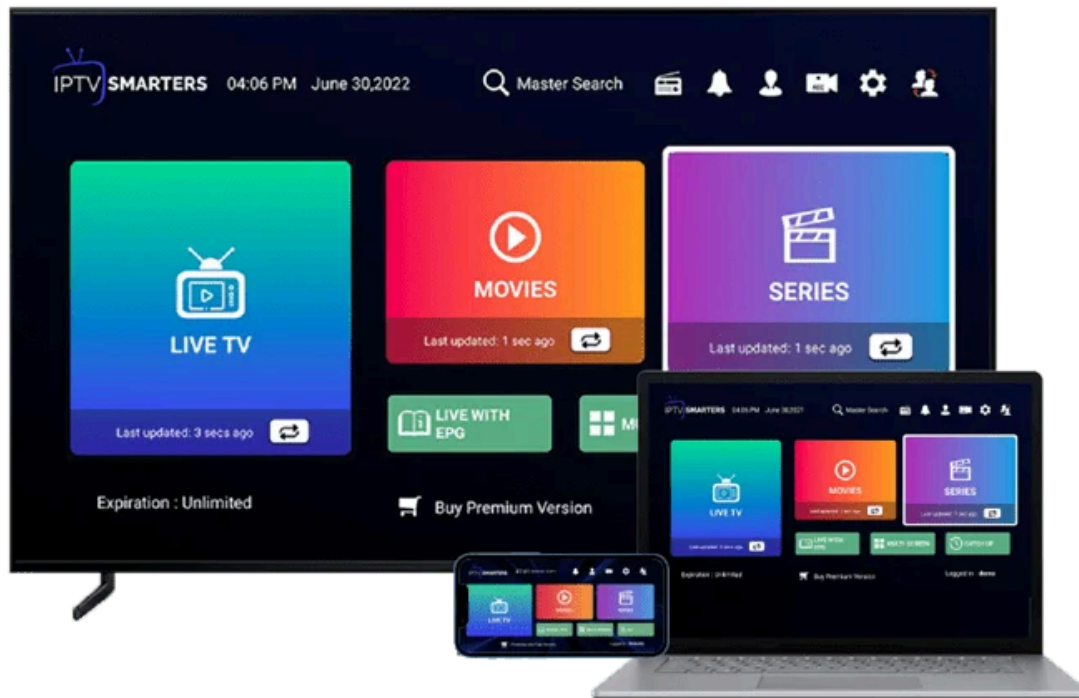

Best IPTV Subscription Services for 2025 with Full Channel Access --Z1@a

Update: 07/12/2025

GET STARTED NOW!

GET STARTED NOW!

Unlock a World of Entertainment: The Best IPTV Subscription Services for 2025

Introduction:

In today's fast-paced digital world, accessing your favorite television shows, movies, and live channels has never been easier. IPTV (Internet Protocol Television) services offer a revolutionary way to enjoy entertainment, delivering a wide array of content directly to your devices via the internet. But with a plethora of options available, choosing the right IPTV subscription can be overwhelming. This comprehensive guide will help you navigate the

Channel Selection: A diverse range of channels encompassing news, sports, entertainment, movies, and documentaries is crucial. Consider your viewing preferences and ensure the service caters to your interests. Look for high-definition (HD) and even 4K options for superior picture quality.

EPG (Electronic Program Guide): A comprehensive and accurate EPG allows you to easily browse and schedule recordings. A user-friendly EPG enhances the viewing experience significantly.

The BenTVPro Advantage: Your Gateway to Premium Entertainment